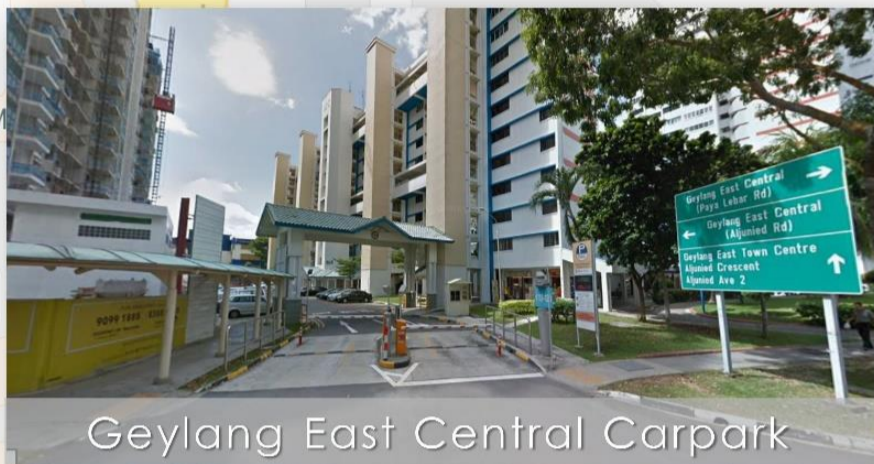

PUBLIC CARPARKS NEAR GEYLANG CHURCH OF CHRIST

8 Lorong 27A Geylang #03-01 Guilin Building Singapore 388106