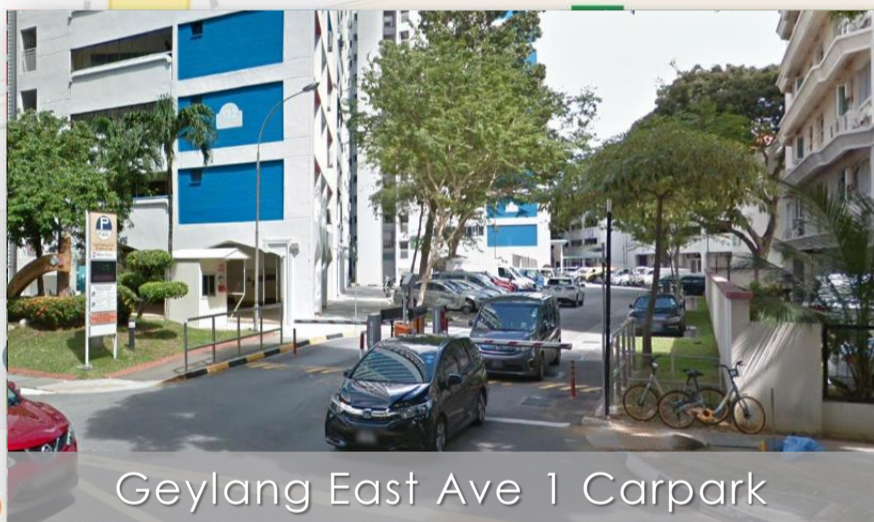

PUBLIC CARPARKS NEAR GEYLANG CHURCH OF CHRIST

8 Lorong 27A Geylang #03-01 Guilin Building Singapore 388106