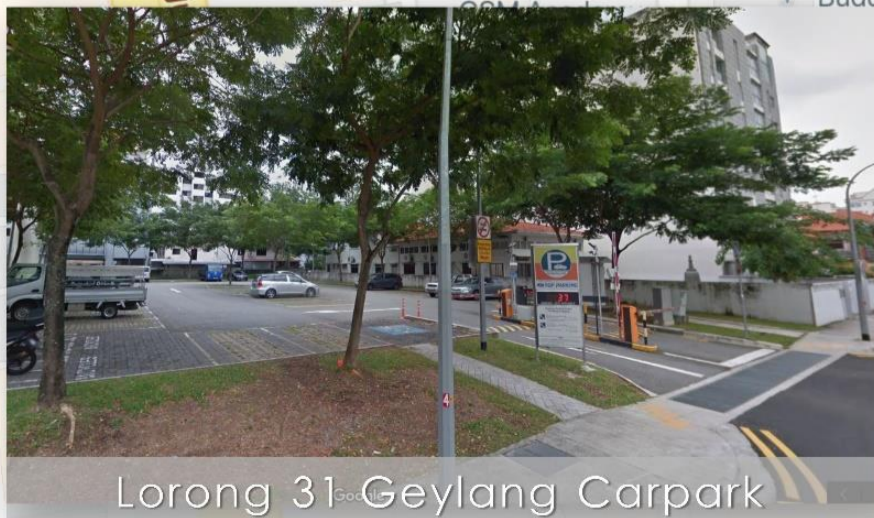

PUBLIC CARPARKS NEAR GEYLANG CHURCH OF CHRIST

8 Lorong 27A Geylang #03-01 Guilin Building Singapore 388106