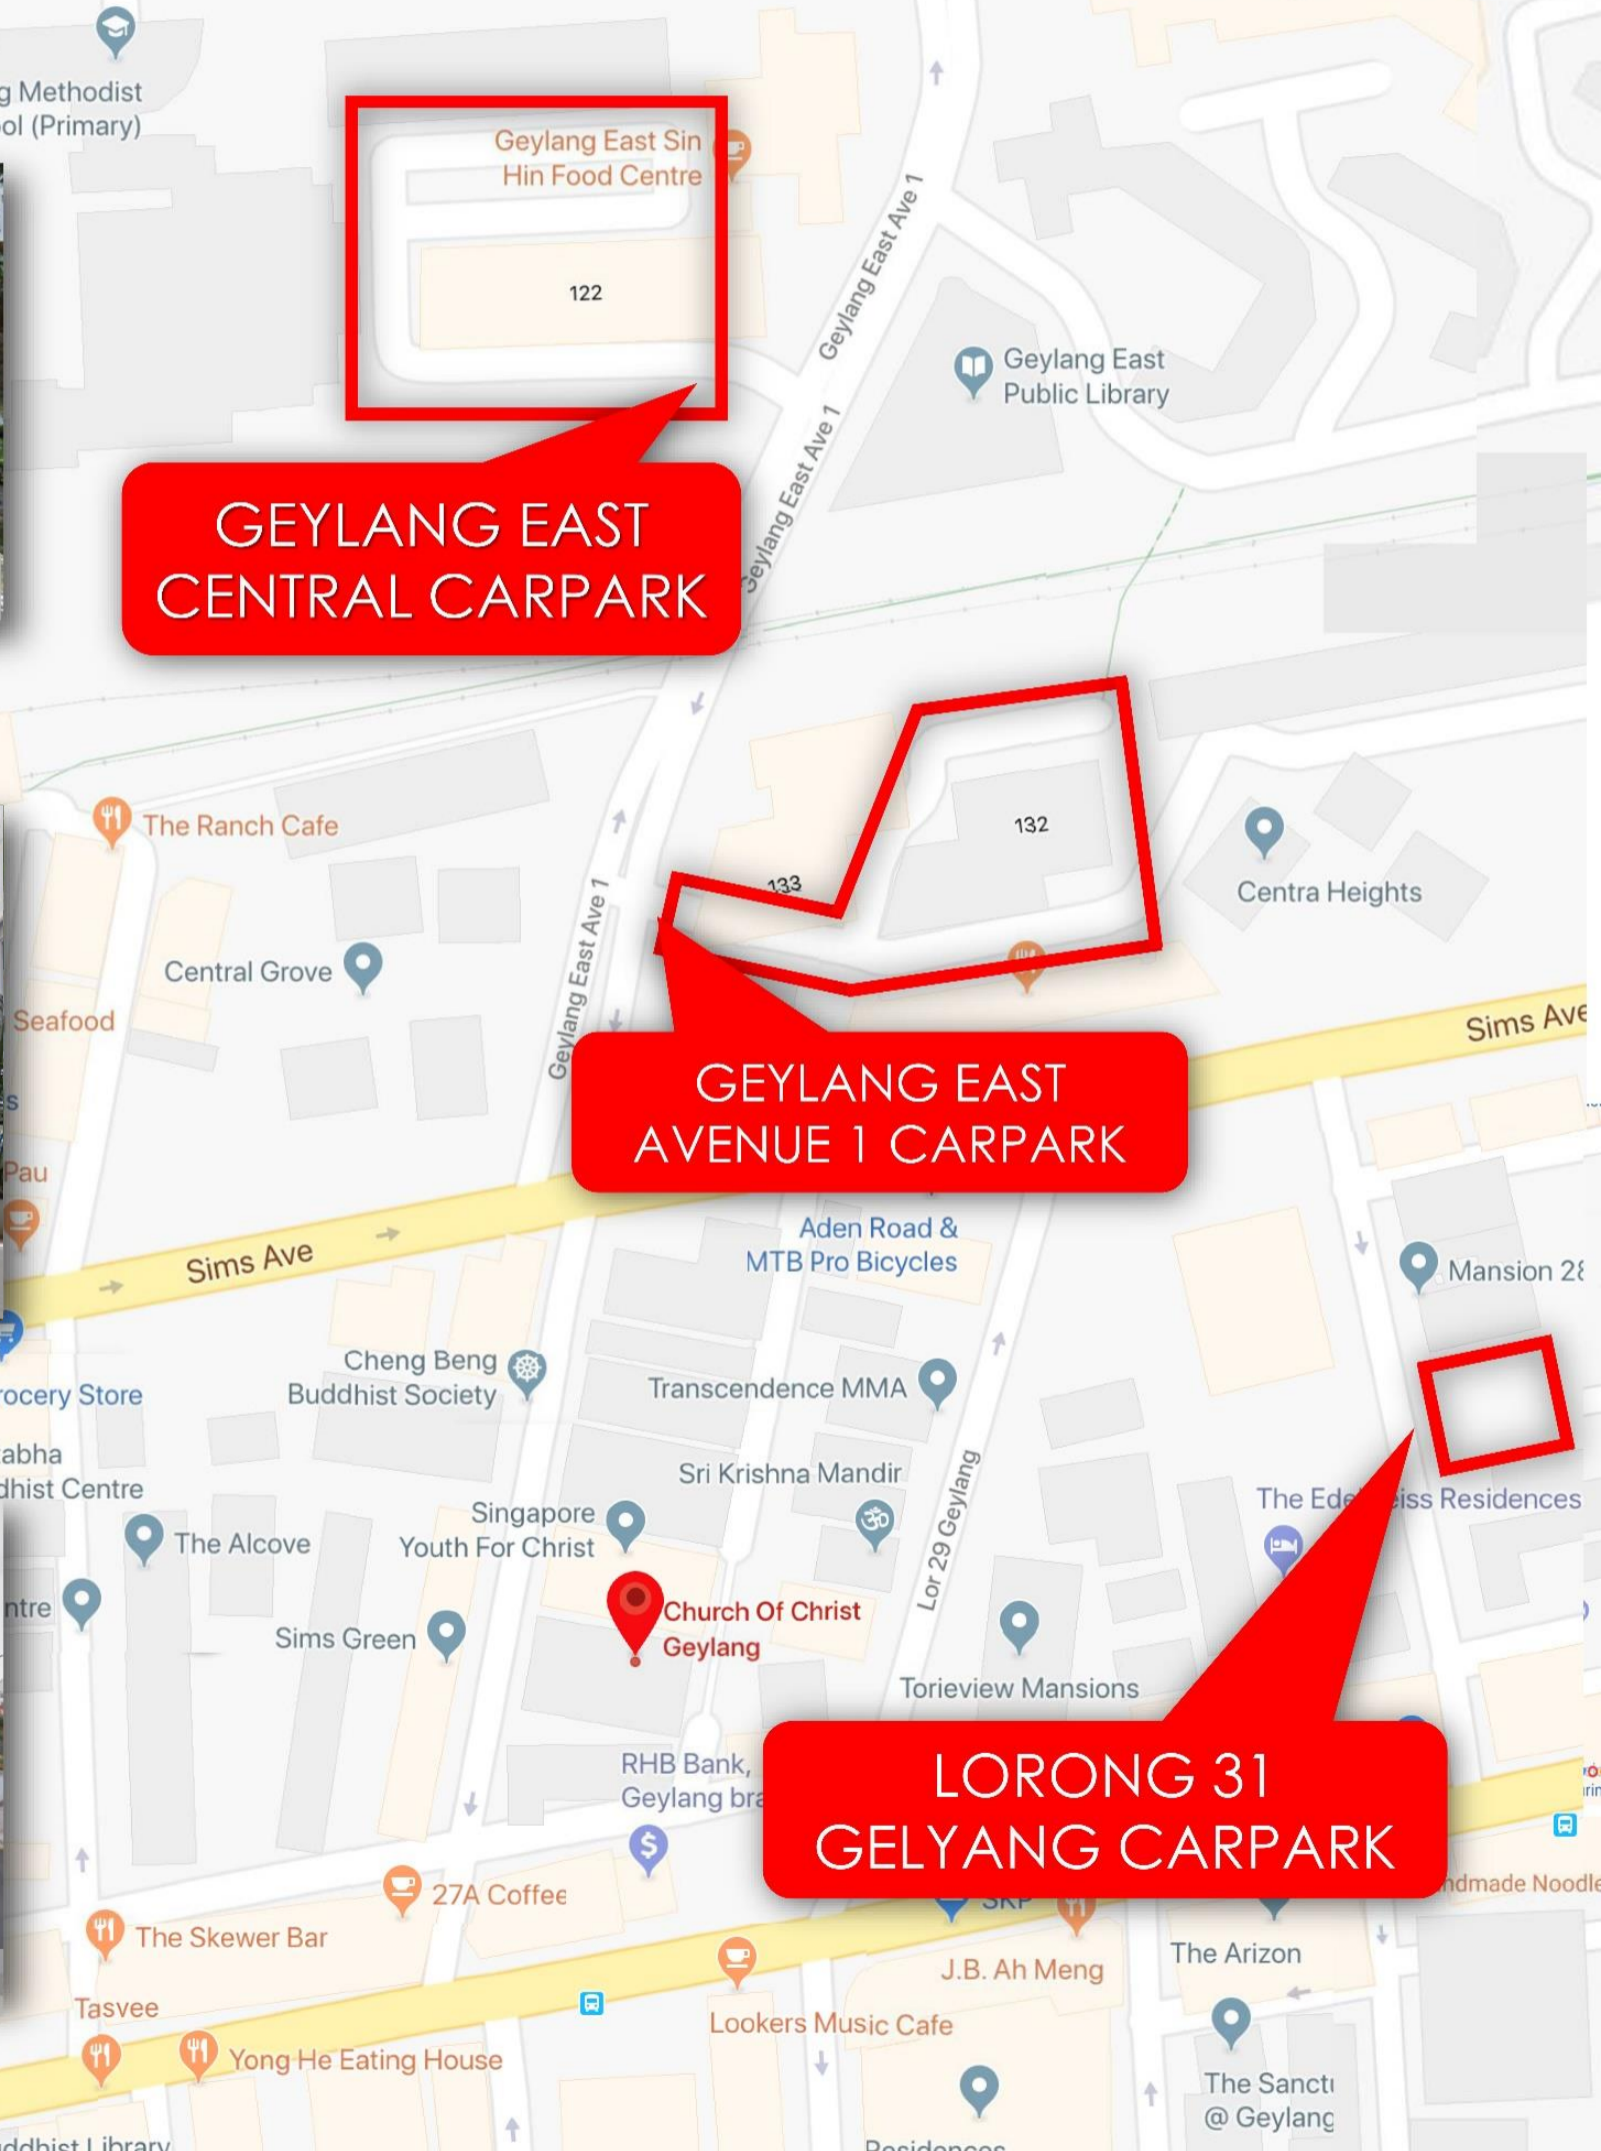

PUBLIC CARPARKS NEAR GEYLANG CHURCH OF CHRIST

8 Lorong 27A Geylang #03-01 Guilin Building Singapore 388106